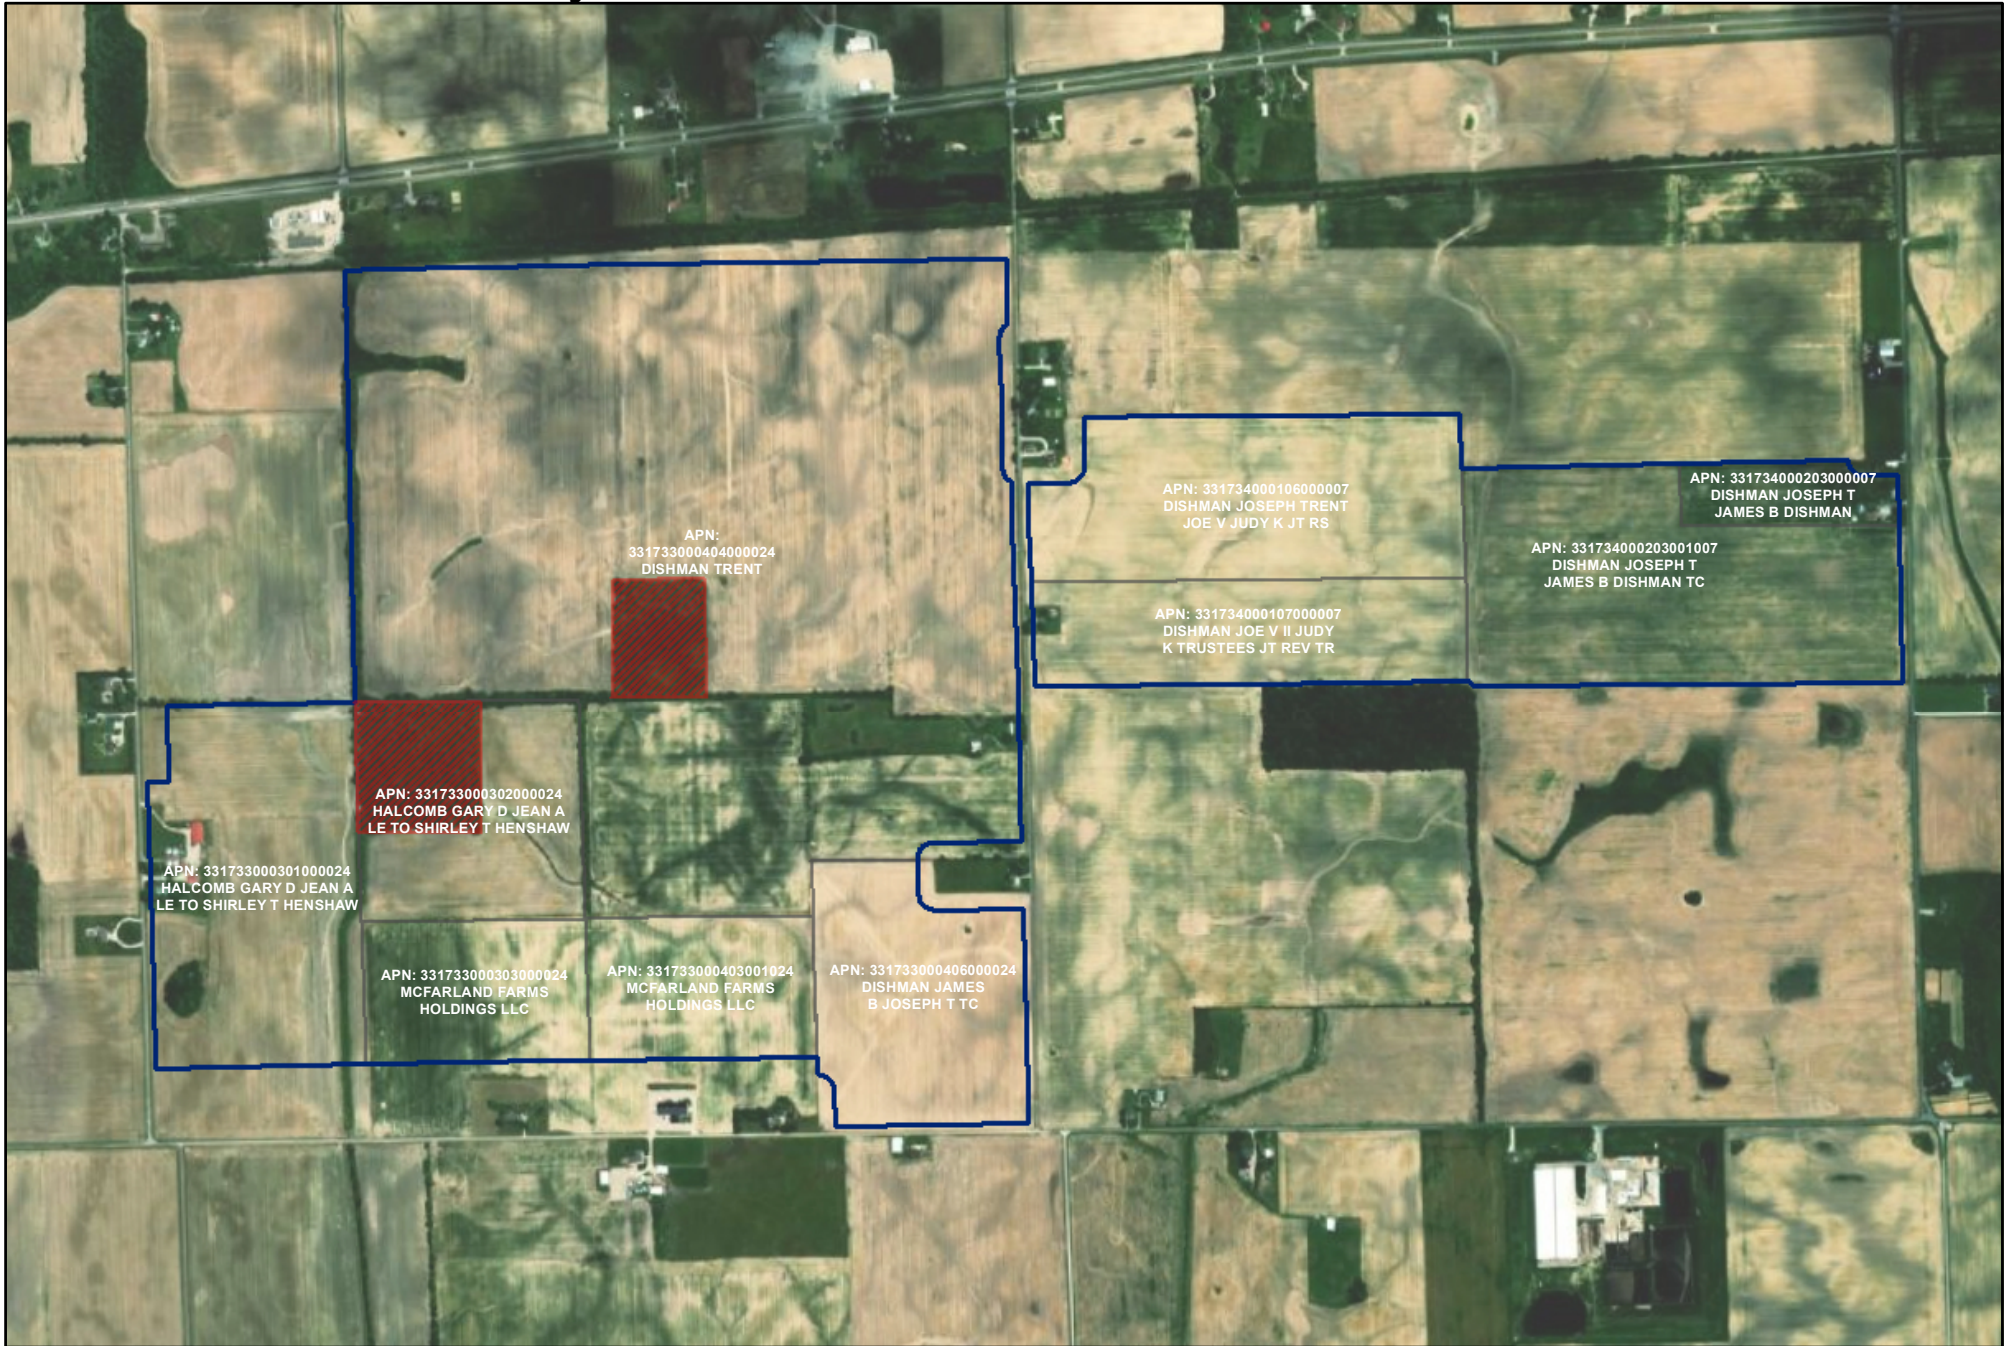

Bellflower - Permit Boundary

0 0.3 0.6 Miles

Bellflower Solar Permit Boundary - 683.5 acres

Tree Patches - Exclusion

Henry County, IN
October 13, 2020